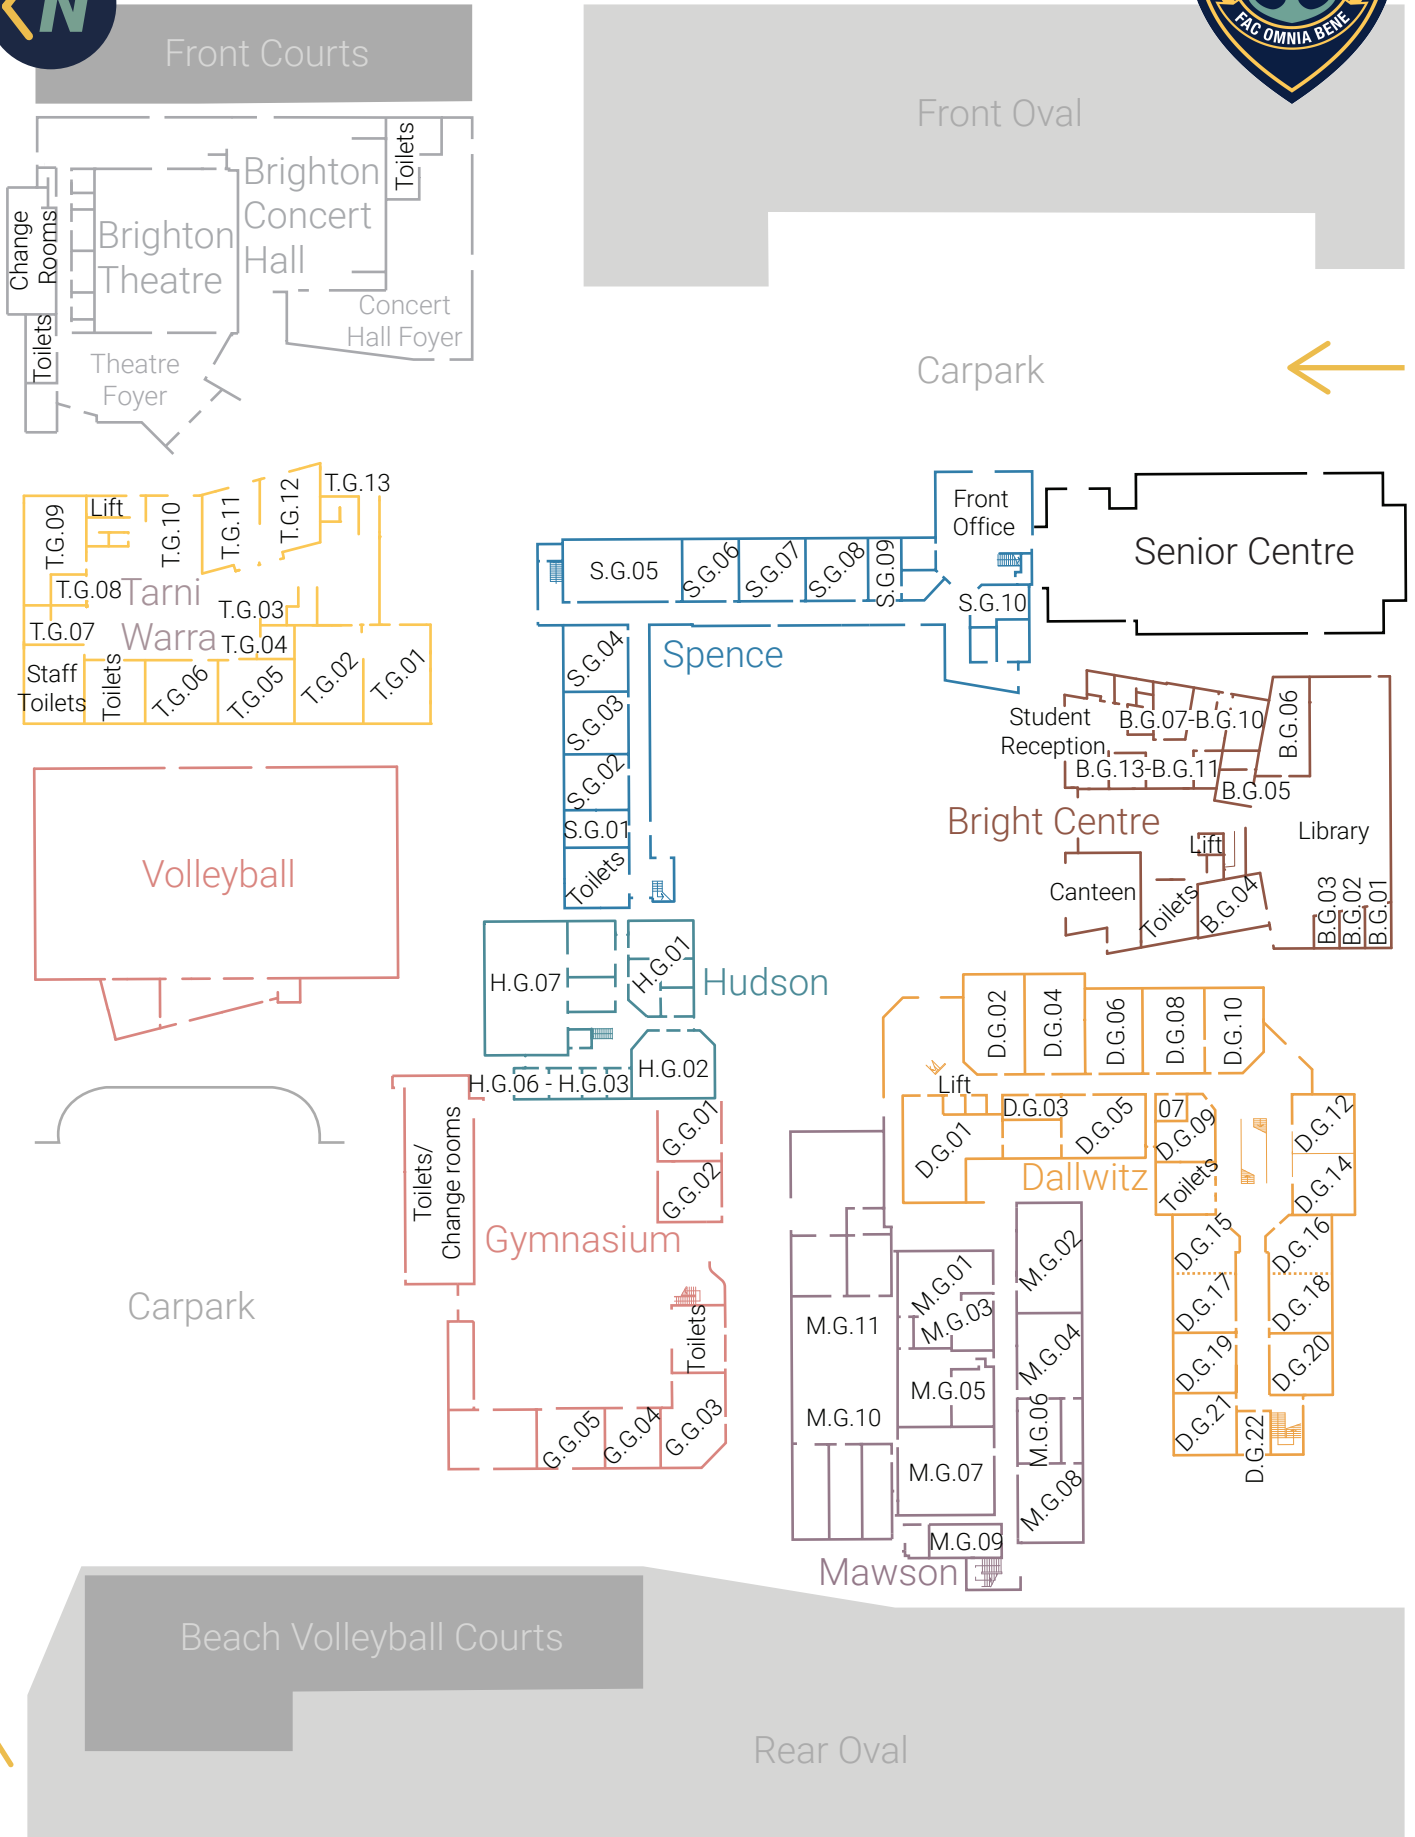

# School Map - Ground Floor

2022

King George Avenue

# School Map - First Floor

2022

**BRIGHTON**  
SECONDARY SCHOOL

Front Courts

Front Oval

Illfracombe Avenue

Beach Volleyball Courts

Rear Oval

King George Avenue